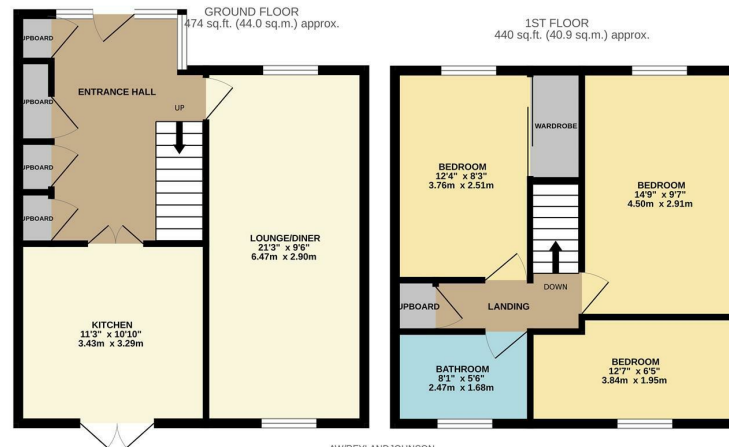

# Abbotsweld, Harlow, CM18 6TP

Located in a quiet cul-de-sac is this large, three bedroom family home, which is well presented throughout. On the ground floor there is a large entrance hallway with lots of storage, a modern kitchen with a range of fitted wall and base units, plus a bright lounge/diner, whilst upstairs there are three double bedrooms and a family bathroom with a white three piece suite. Outside, the rear garden is mainly laid to lawn with a patio and decked areas, plus a summer house, with the front of the home overlooking a small green. Abbotsweld is located just off Partridge Road, between Bush Fair and Staple Tye, with local schools, shops and open fields within walking distance.